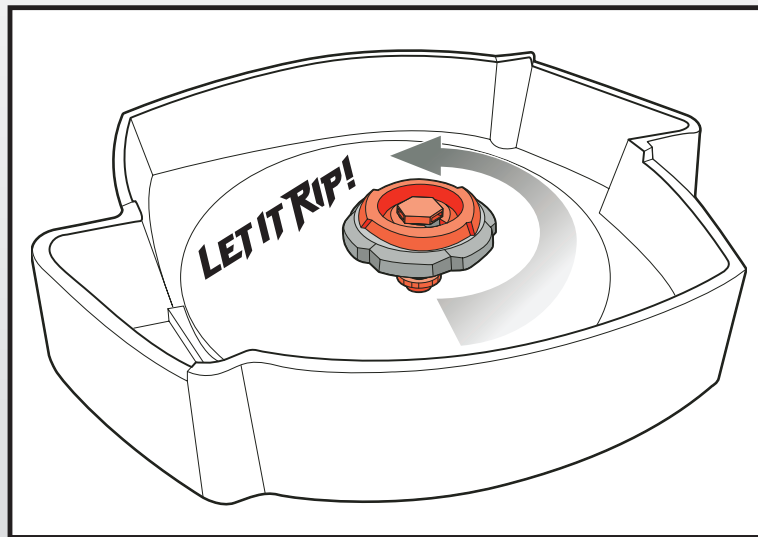

ASSEMBLY:

APPLY LABELS AS SHOWN

Remove temporary decals and apply permanent decals as shown.

BB-40
BALANCE
DARK BULL™ H145SD

BB-56
BALANCE
EVIL GEMIOS™ DF145FS

BB-47
BALANCE
EARTH EAGLE™ T45WD

TO LAUNCH:

BATTLE TIPS: