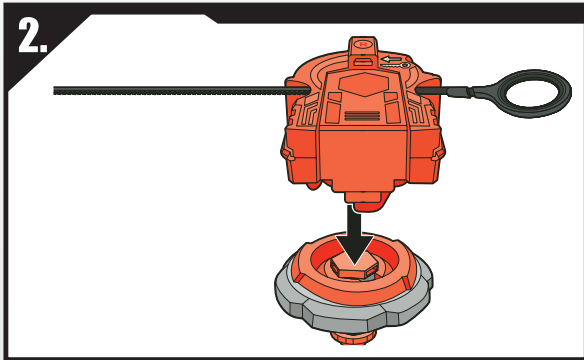

ASSEMBLY:

APPLY LABELS AS SHOWN

Remove temporary decals and apply permanent decals as shown.

BB-40
BALANCE
DARK BULL™ H145SD

BB-56
BALANCE
EVIL GEMIOS™ DF145FS

BB-47
BALANCE
EARTH EAGLE™ T45WD

TO LAUNCH:

BATTLE TIPS: