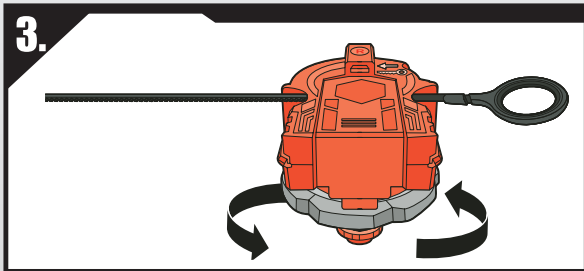

ASSEMBLY:

APPLY LABELS AS SHOWN

Remove temporary decals and apply permanent decals as shown.

BB-40
BALANCE
DARK BULL™ H145SD

BB-56
BALANCE
EVIL GEMIOS™ DF145FS

BB-47
BALANCE
EARTH EAGLE™ T45WD

TO LAUNCH:

BATTLE TIPS: