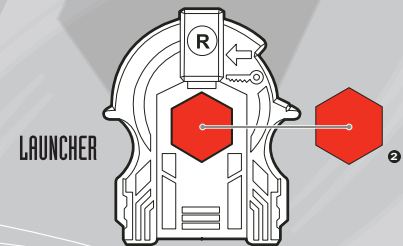

SPIN TRACK™*

PERFORMANCE TIP™*

BB-47
BALANCE
EARTH EAGLE™ T45WD

⚠ WARNING:
Do not use Beyblade™ tops or Beystadium™ (sold separately) on tables or other elevated surfaces.

Before assembly and playing, please read instructions. Please keep these instructions for future reference.

ASSEMBLY:

APPLY LABELS AS SHOWN

Remove temporary decals and apply permanent decals as shown.

BB-40
BALANCE
DARK BULL™ H145SD

BB-56
BALANCE
EVIL GEMIOS™ DF145FS

BB-47
BALANCE
EARTH EAGLE™ T45WD

TO LAUNCH:

BATTLE TIPS: