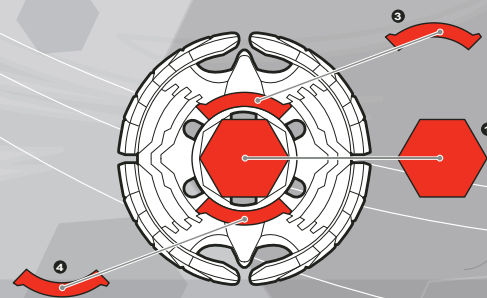

SPIN TRACK™*

PERFORMANCE TIP™*

BB-47
BALANCE
EARTH EAGLE™ T45WD

⚠ WARNING:
Do not use Beyblade™ tops or Beystadium™ (sold separately) on tables or other elevated surfaces.

Before assembly and playing, please read instructions. Please keep these instructions for future reference.

ASSEMBLY:

APPLY LABELS AS SHOWN

Remove temporary decals and apply permanent decals as shown.

BB-40
BALANCE
DARK BULL™ H145SD

BB-56
BALANCE
EVIL GEMIOS™ DF145FS

BB-47
BALANCE
EARTH EAGLE™ T45WD

TO LAUNCH:

BATTLE TIPS: