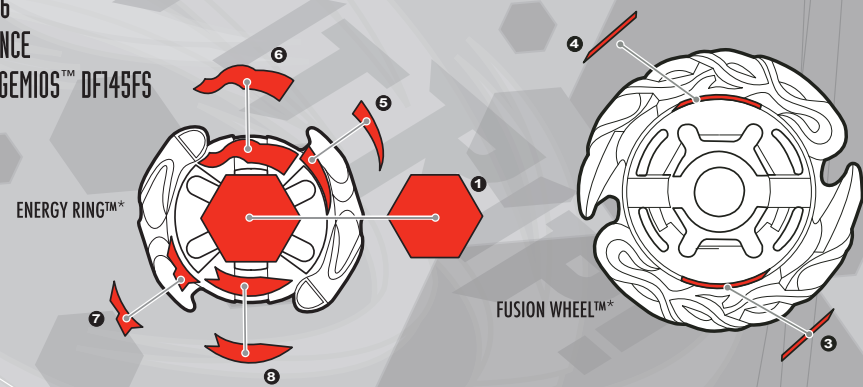

ASSEMBLY:

APPLY LABELS AS SHOWN

Remove temporary decals and apply permanent decals as shown.

BB-40
BALANCE
DARK BULL™ H145SD

BB-56
BALANCE
EVIL GEMIOS™ DF145FS

BB-47
BALANCE
EARTH EAGLE™ T45WD

TO LAUNCH:

BATTLE TIPS: