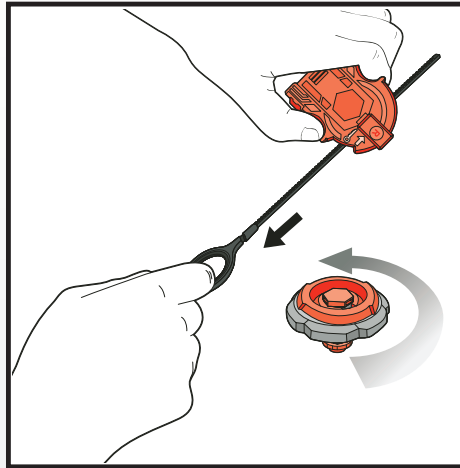

ASSEMBLY:

APPLY LABELS AS SHOWN

Remove temporary decals and apply permanent decals as shown.

BB-40
BALANCE
DARK BULL™ H145SD

BB-56
BALANCE
EVIL GEMIOS™ DF145FS

BB-47
BALANCE
EARTH EAGLE™ T45WD

TO LAUNCH:

BATTLE TIPS: