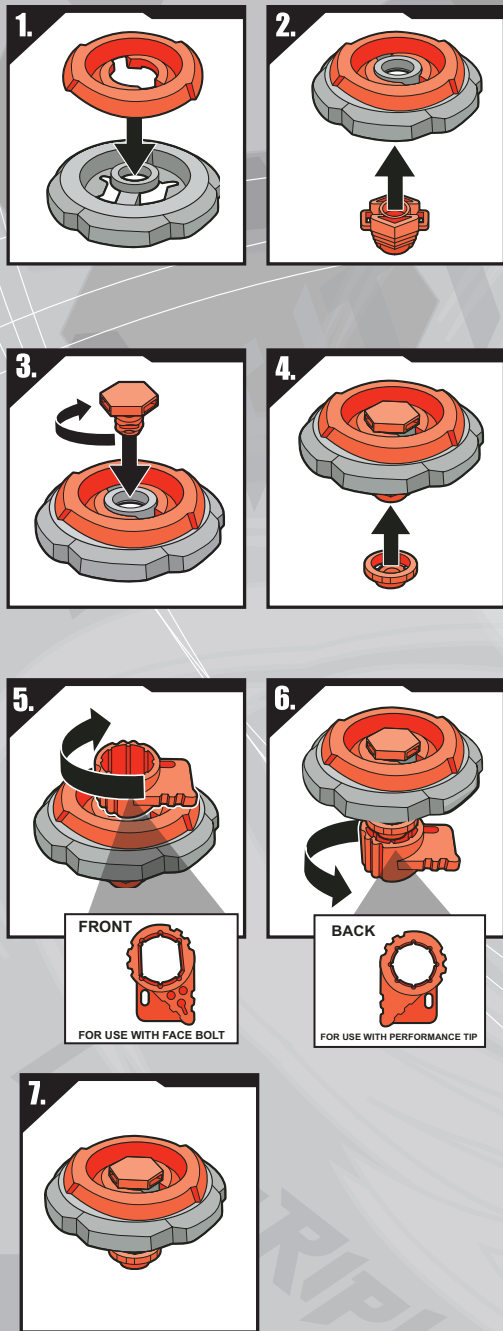

FACE BOLT™*

ENERGY RING™*

FUSION WHEEL™*

SPIN TRACK™*

PERFORMANCE TIP™*

FACE BOLT™*

ENERGY RING™*

FUSION WHEEL™*

SPIN TRACK™*

PERFORMANCE TIP™*

BB-47
BALANCE
EARTH EAGLE™ T45WD

⚠ WARNING:
Do not use Beyblade™ tops or Beystadium™ (sold separately) on tables or other elevated surfaces.

Before assembly and playing, please read instructions. Please keep these instructions for future reference.

ASSEMBLY:

APPLY LABELS AS SHOWN

Remove temporary decals and apply permanent decals as shown.

BB-40
BALANCE
DARK BULL™ H145SD

BB-56
BALANCE
EVIL GEMIOS™ DF145FS

BB-47
BALANCE
EARTH EAGLE™ T45WD

TO LAUNCH:

BATTLE TIPS: