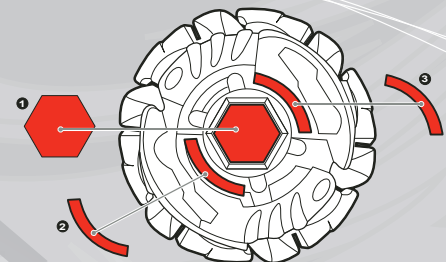

ASSEMBLY:

APPLY LABELS AS SHOWN

Remove temporary decals and apply permanent decals as shown.

BB-40
BALANCE
DARK BULL™ H145SD

BB-56
BALANCE
EVIL GEMIOS™ DF145FS

BB-47
BALANCE
EARTH EAGLE™ T45WD

TO LAUNCH:

BATTLE TIPS: