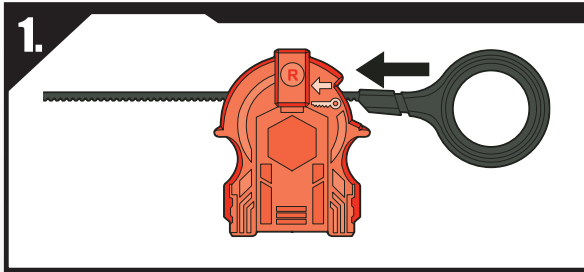

ASSEMBLY:

APPLY LABELS AS SHOWN

Remove temporary decals and apply permanent decals as shown.

BB-40
BALANCE
DARK BULL™ H145SD

BB-56
BALANCE
EVIL GEMIOS™ DF145FS

BB-47
BALANCE
EARTH EAGLE™ T45WD

TO LAUNCH:

BATTLE TIPS: